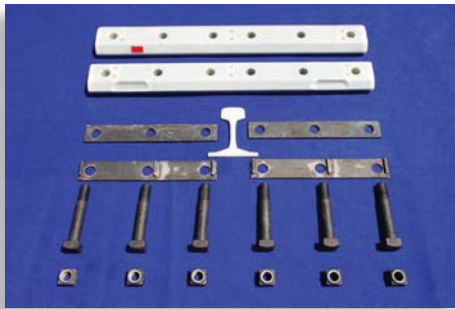

Tenconi (Benkler) Insulated Fishplates

INSULATED FISHPLATES			
CEN60	6 Hole	Complete	Cat No. 57/060100
		Fixings Only	57/060098
		Fishplates Only	57/060099
		Complete	57/060015
113AFB	6 Hole	Complete	57/053630
		Fixings Only	57/053033
		Fishplates Only	57/053132
	4 Hole	Complete	57/053730
		Fixings Only	57/053031
		Fishplates Only	57/053130
95RBH	4 Hole	Complete	57/053830
		Fixings Only	57/053032
		Fishplates Only	57/053131
UIC33	4 Hole	Complete	57/053333

Complete Kit

Fixings Only

Fishplates Only

UIC33

TENCONI

For further information contact:

Direct Track Solutions Ltd

Unit 1C, Midland Place, Midland Way, Barlborough Links, Barlborough, Chesterfield S43 4FR
 T: 01246 810198 F: 01246 570926
 E: info@directtracksolutions.co.uk W: www.directtracksolutions.co.uk