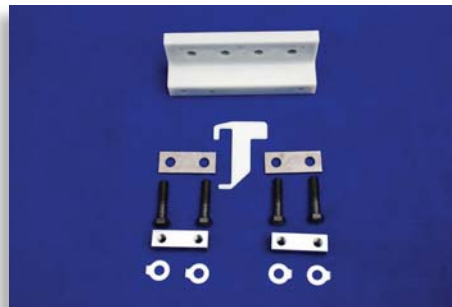

Tenconi (Benkler) Insulated Fishplates

INSULATED FISHPLATES			
CEN60	6 Hole	Complete	Cat No. 57/060100
		Fixings Only	57/060098
		Fishplates Only	57/060099
		Complete	57/060015
113AFB	6 Hole	Complete	57/053630
		Fixings Only	57/053033
		Fishplates Only	57/053132
	4 Hole	Complete	57/053730
		Fixings Only	57/053031
		Fishplates Only	57/053130
95RBH	4 Hole	Complete	57/053830
		Fixings Only	57/053032
		Fishplates Only	57/053131
UIC33	4 Hole	Complete	57/053333

Complete Kit

Fixings Only

Fishplates Only

UIC33

TENCONI

For further information contact:

Direct Track Solutions Ltd

Unit 1C, Midland Place, Midland Way, Barlborough Links, Barlborough, Chesterfield S43 4FR
 T: 01246 810198 F: 01246 570926
 E: info@directtracksolutions.co.uk W: www.directtracksolutions.co.uk